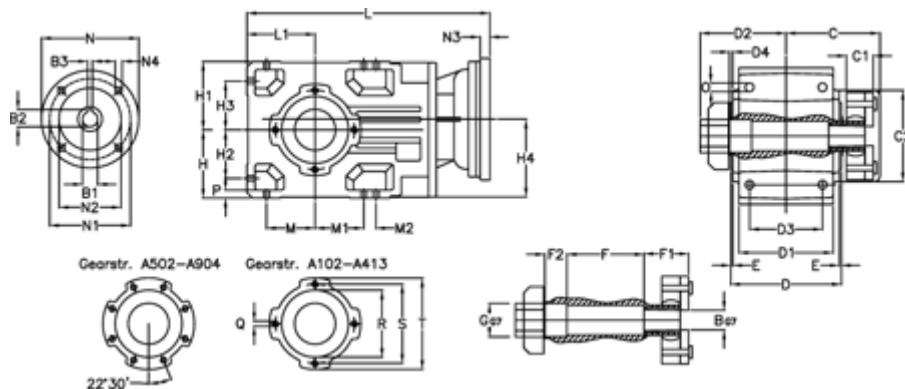

Article number: 29600202926135
 Description: Bevel helical gearbox
 A202QF25-29,2-P90B5

Measures

B = 25	D1 = 110	F2 = 36	L = 325.5	N3 = -
B1 = 24	D2 = 60	G = 32	L1 = 80	N4 = M10x12
B2 = 27.3	D3 = 90	GA = 14,5 NM	M = 60.0	O = 9.5
B3 = 8	d4 = 4.5	H = 80	M1 = 60.0	P = 9
C = 89.5	Description = A202QF-xx-P90 B5	H1 = 80	M2 = -	Q = M8x15
C1 = 23	E = 3.0	H2 = 60.0	N = 200	R = 95
C2 = 72.0	F = 77.5	H3 = 60.0	N1 = 165	S = 115
D = 136	F1 = 36.0	H4 = 93.0	N2 = 130	T = 140